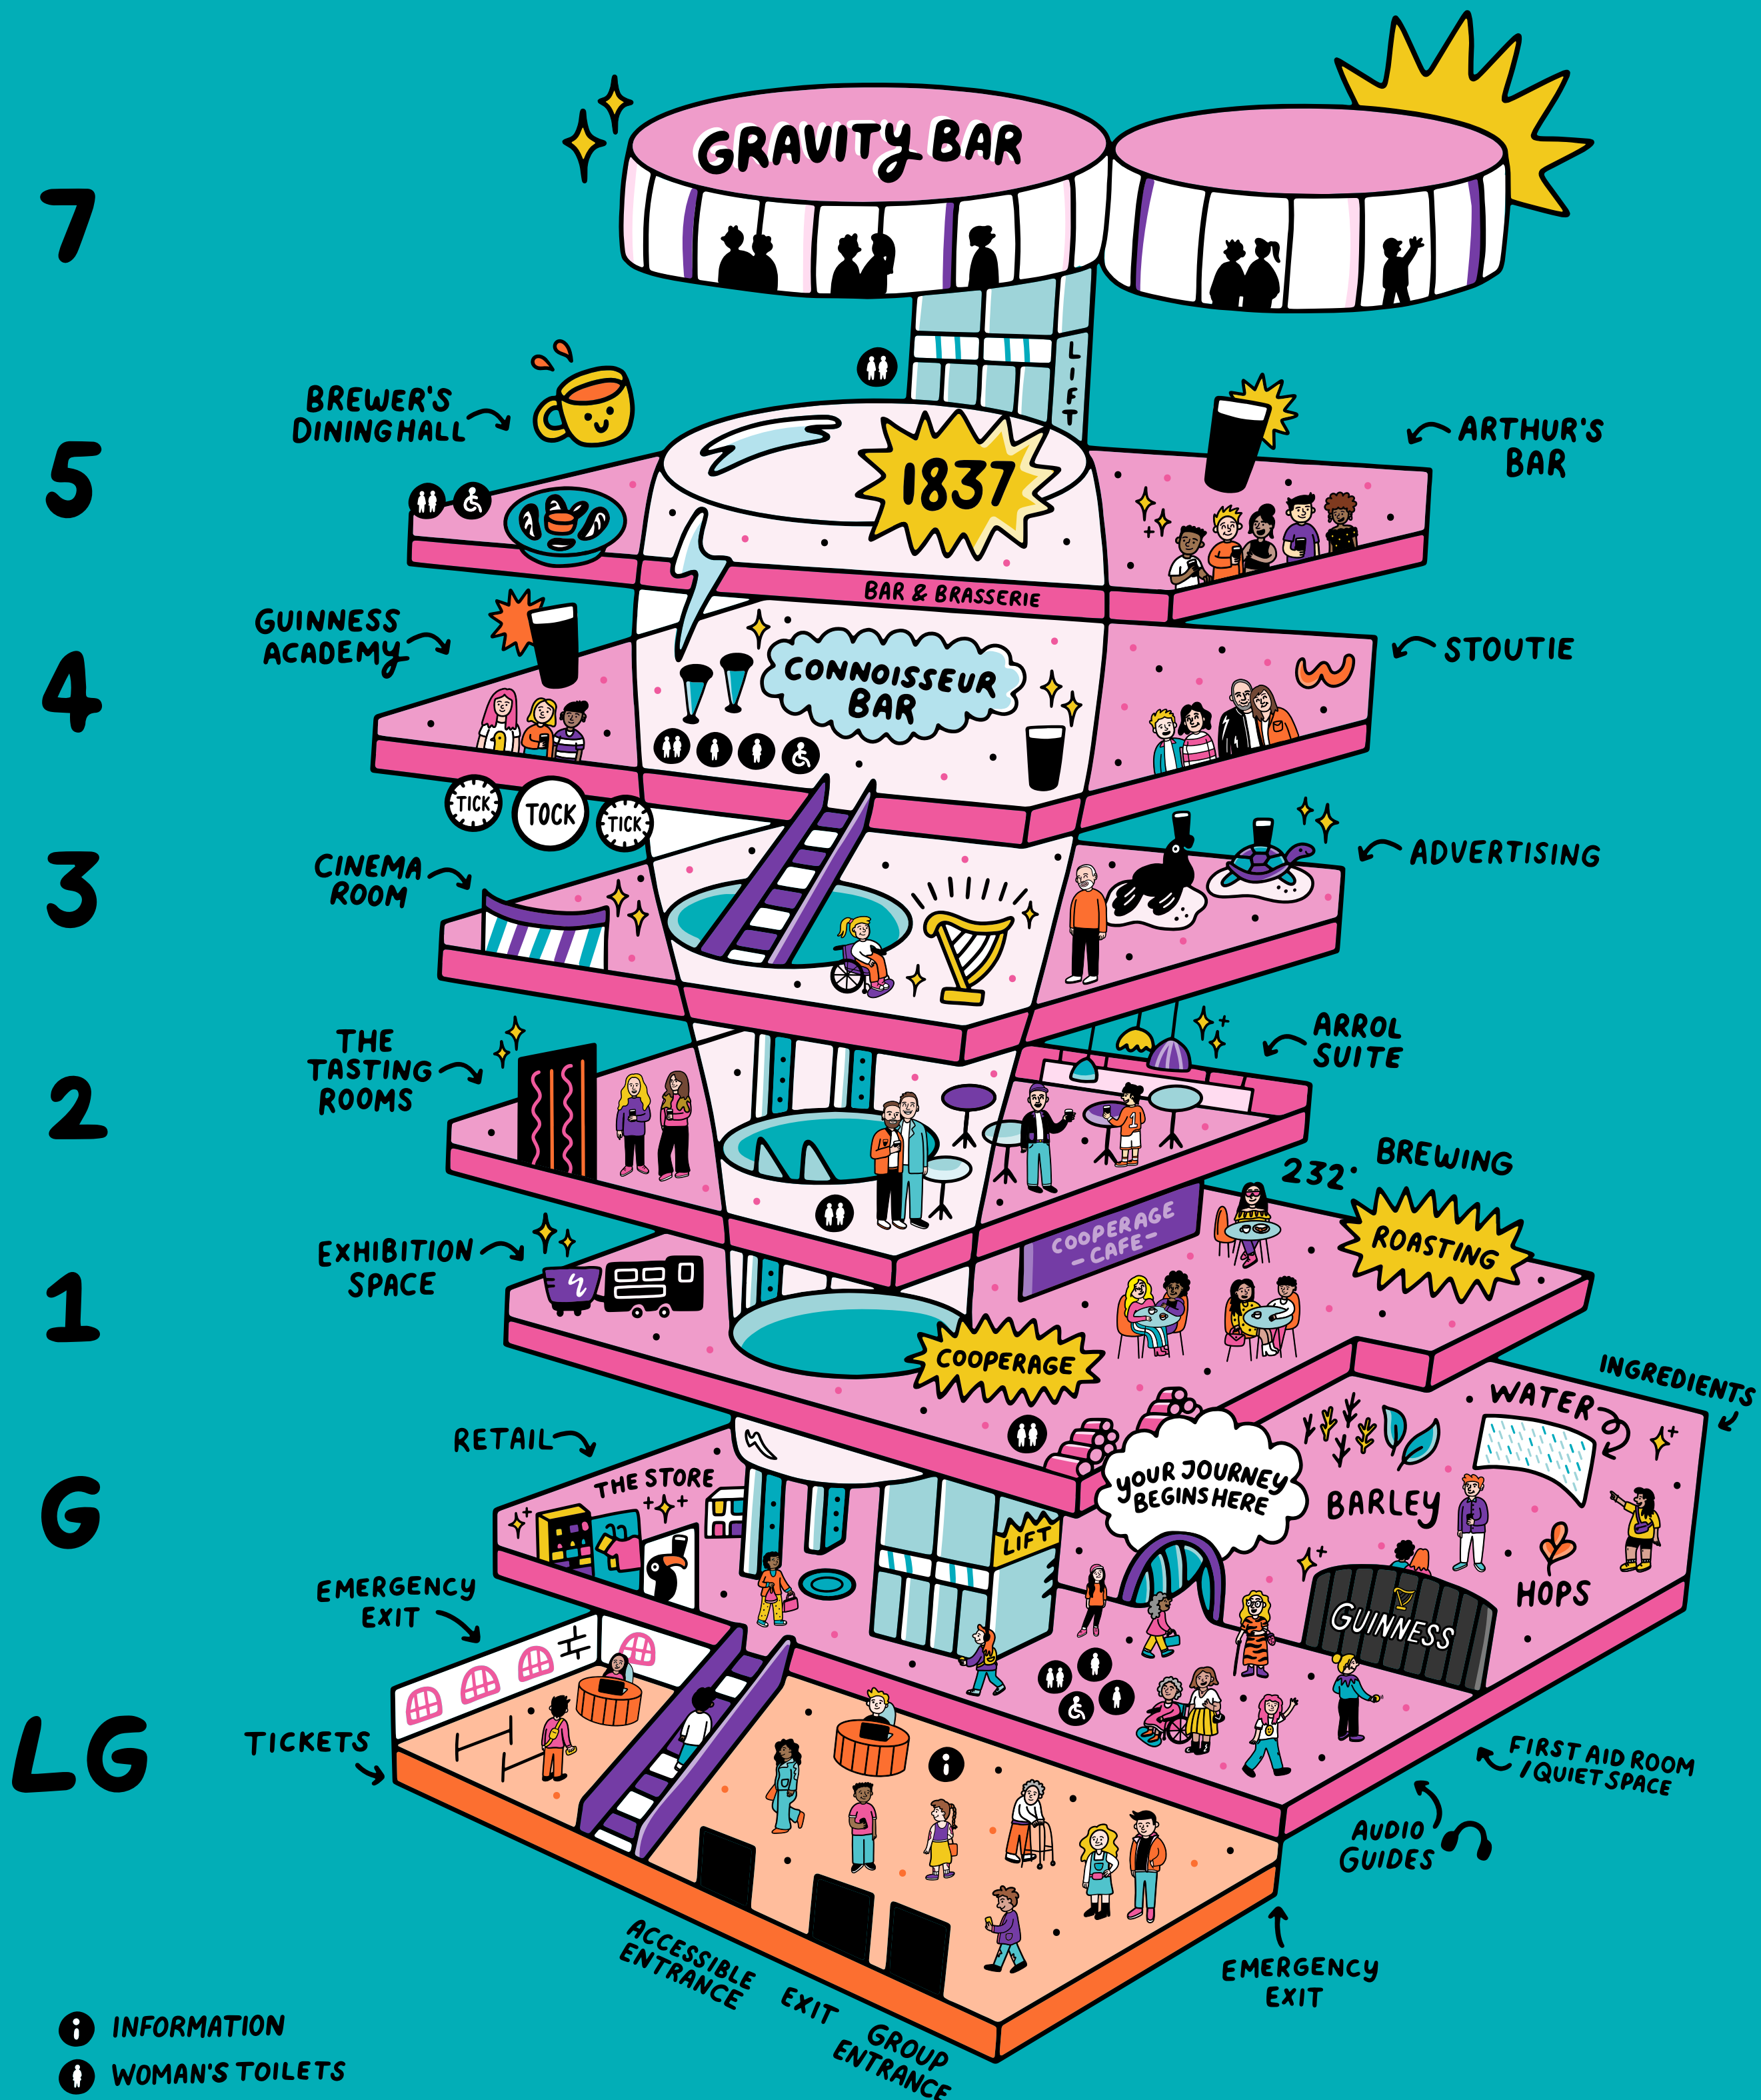

GUINNESS STOREHOUSE MAP

- INFORMATION
- WOMAN'S TOILETS
- MEN'S TOILETS
- GENDER NEUTRAL TOILETS
- ACCESSIBLE TOILETS
- HIGH SENSORY
- MEDIUM SENSORY

ILLUSTRATED BY AOIFE DOOLEY

INSTA: @AOIFE_DOOLEY